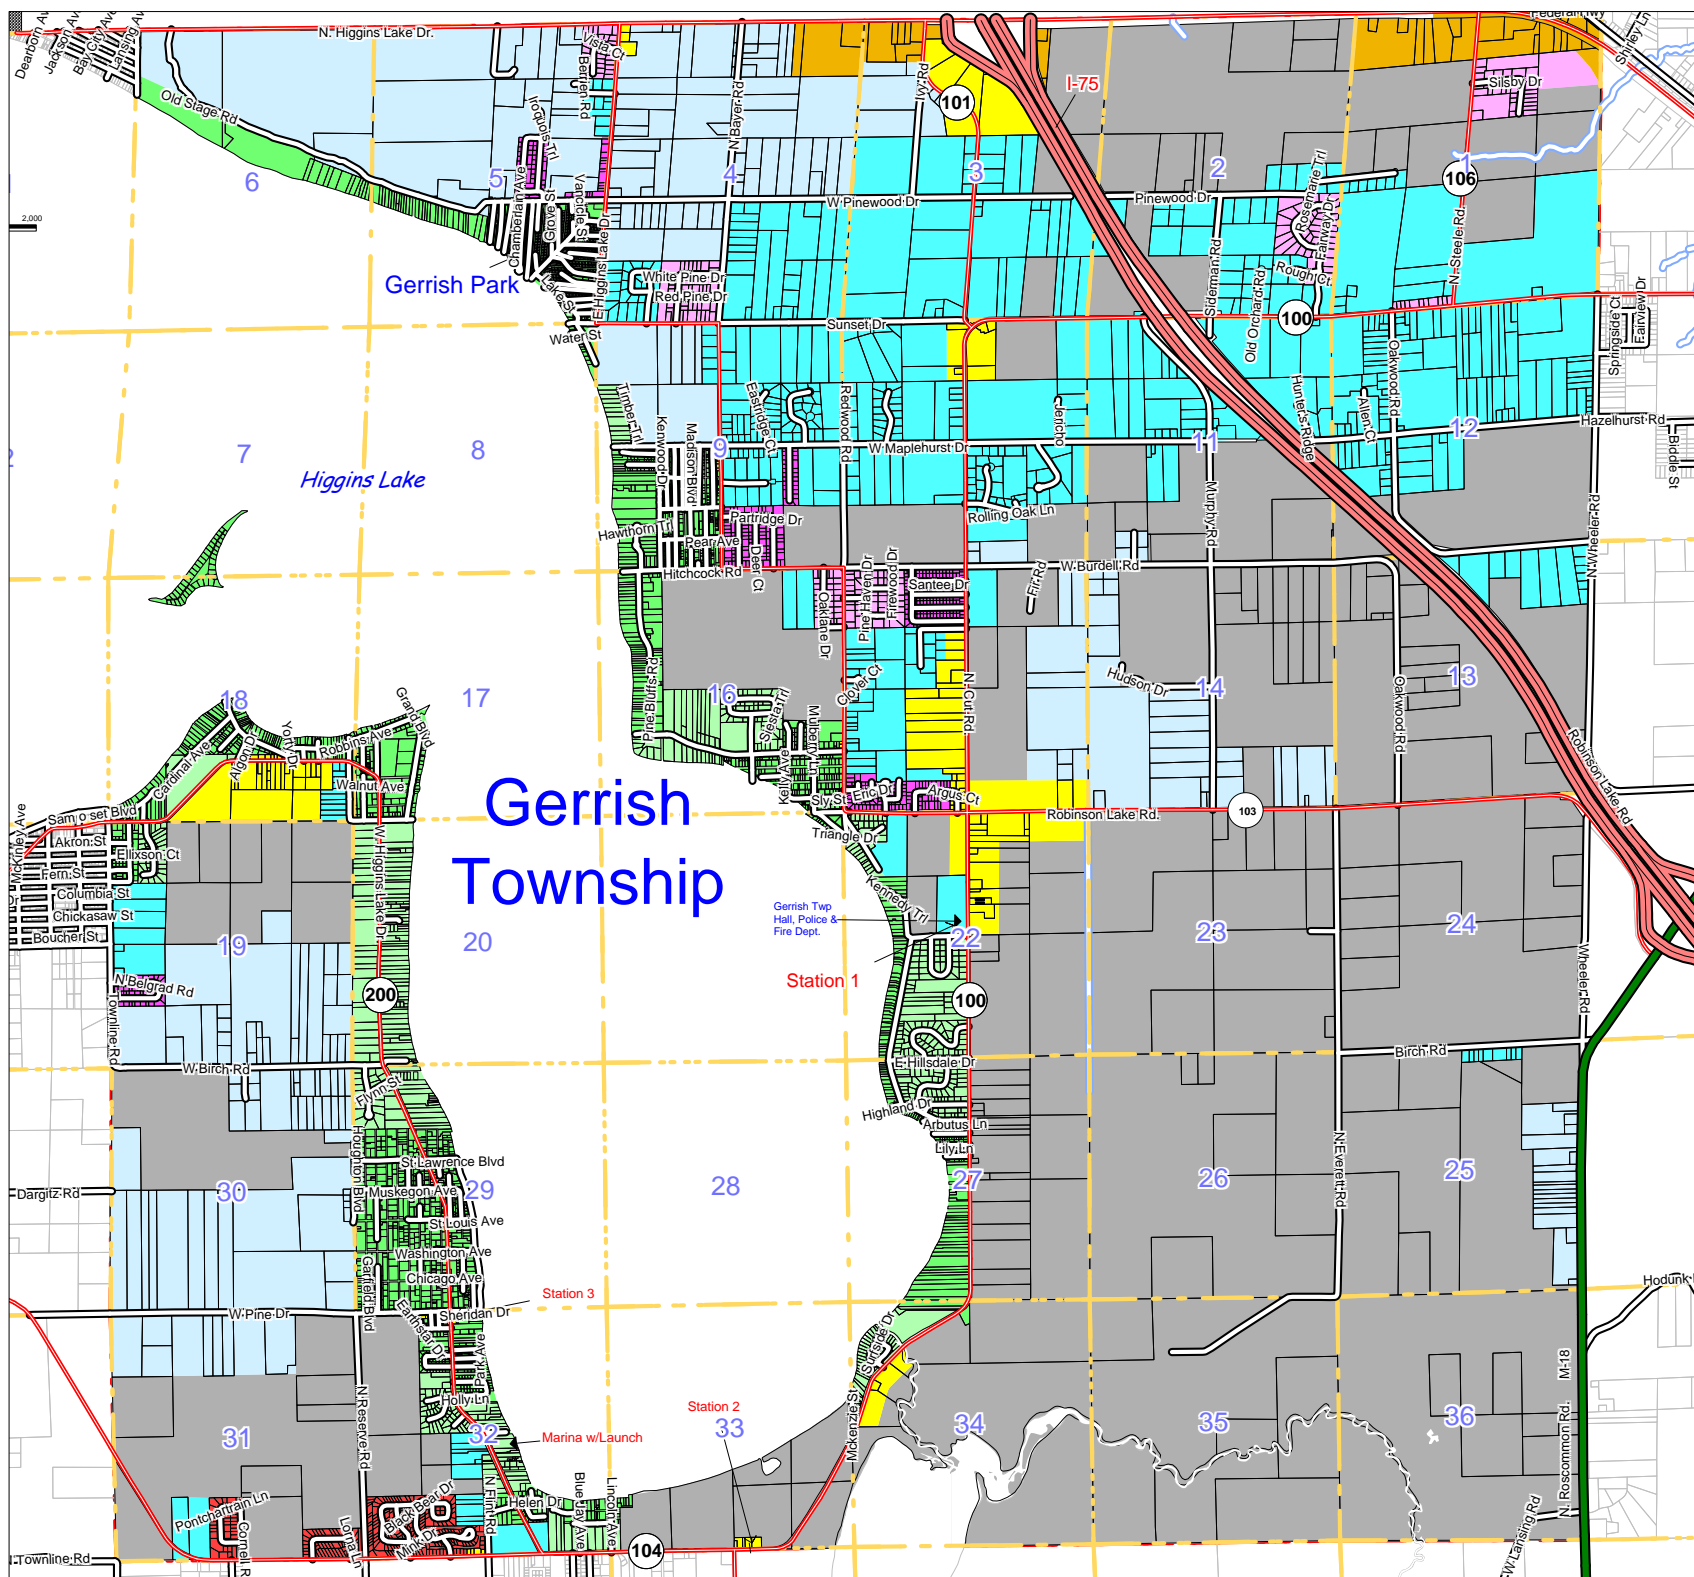

Gerrish Township

Official Zoning Map

Roscommon County
M I S Dept.

GIS Mapping System

Roscommon County Courthouse
500 Lake St.
Roscommon, MI 48653
(989) 275-7648
mapping@roscommoncounty.net

Map Legend	
	R1
	R1A
	R2
	R3
	R4
	RR
	RC
	R-MF
	RMH
	C1
	C2
	I1
	PUD

April 25, 2011

These maps are intended to depict spatial relationships only. They are no substitute for legal surveys or deeds. The County of Roscommon does not warrant these maps for positional accuracy.