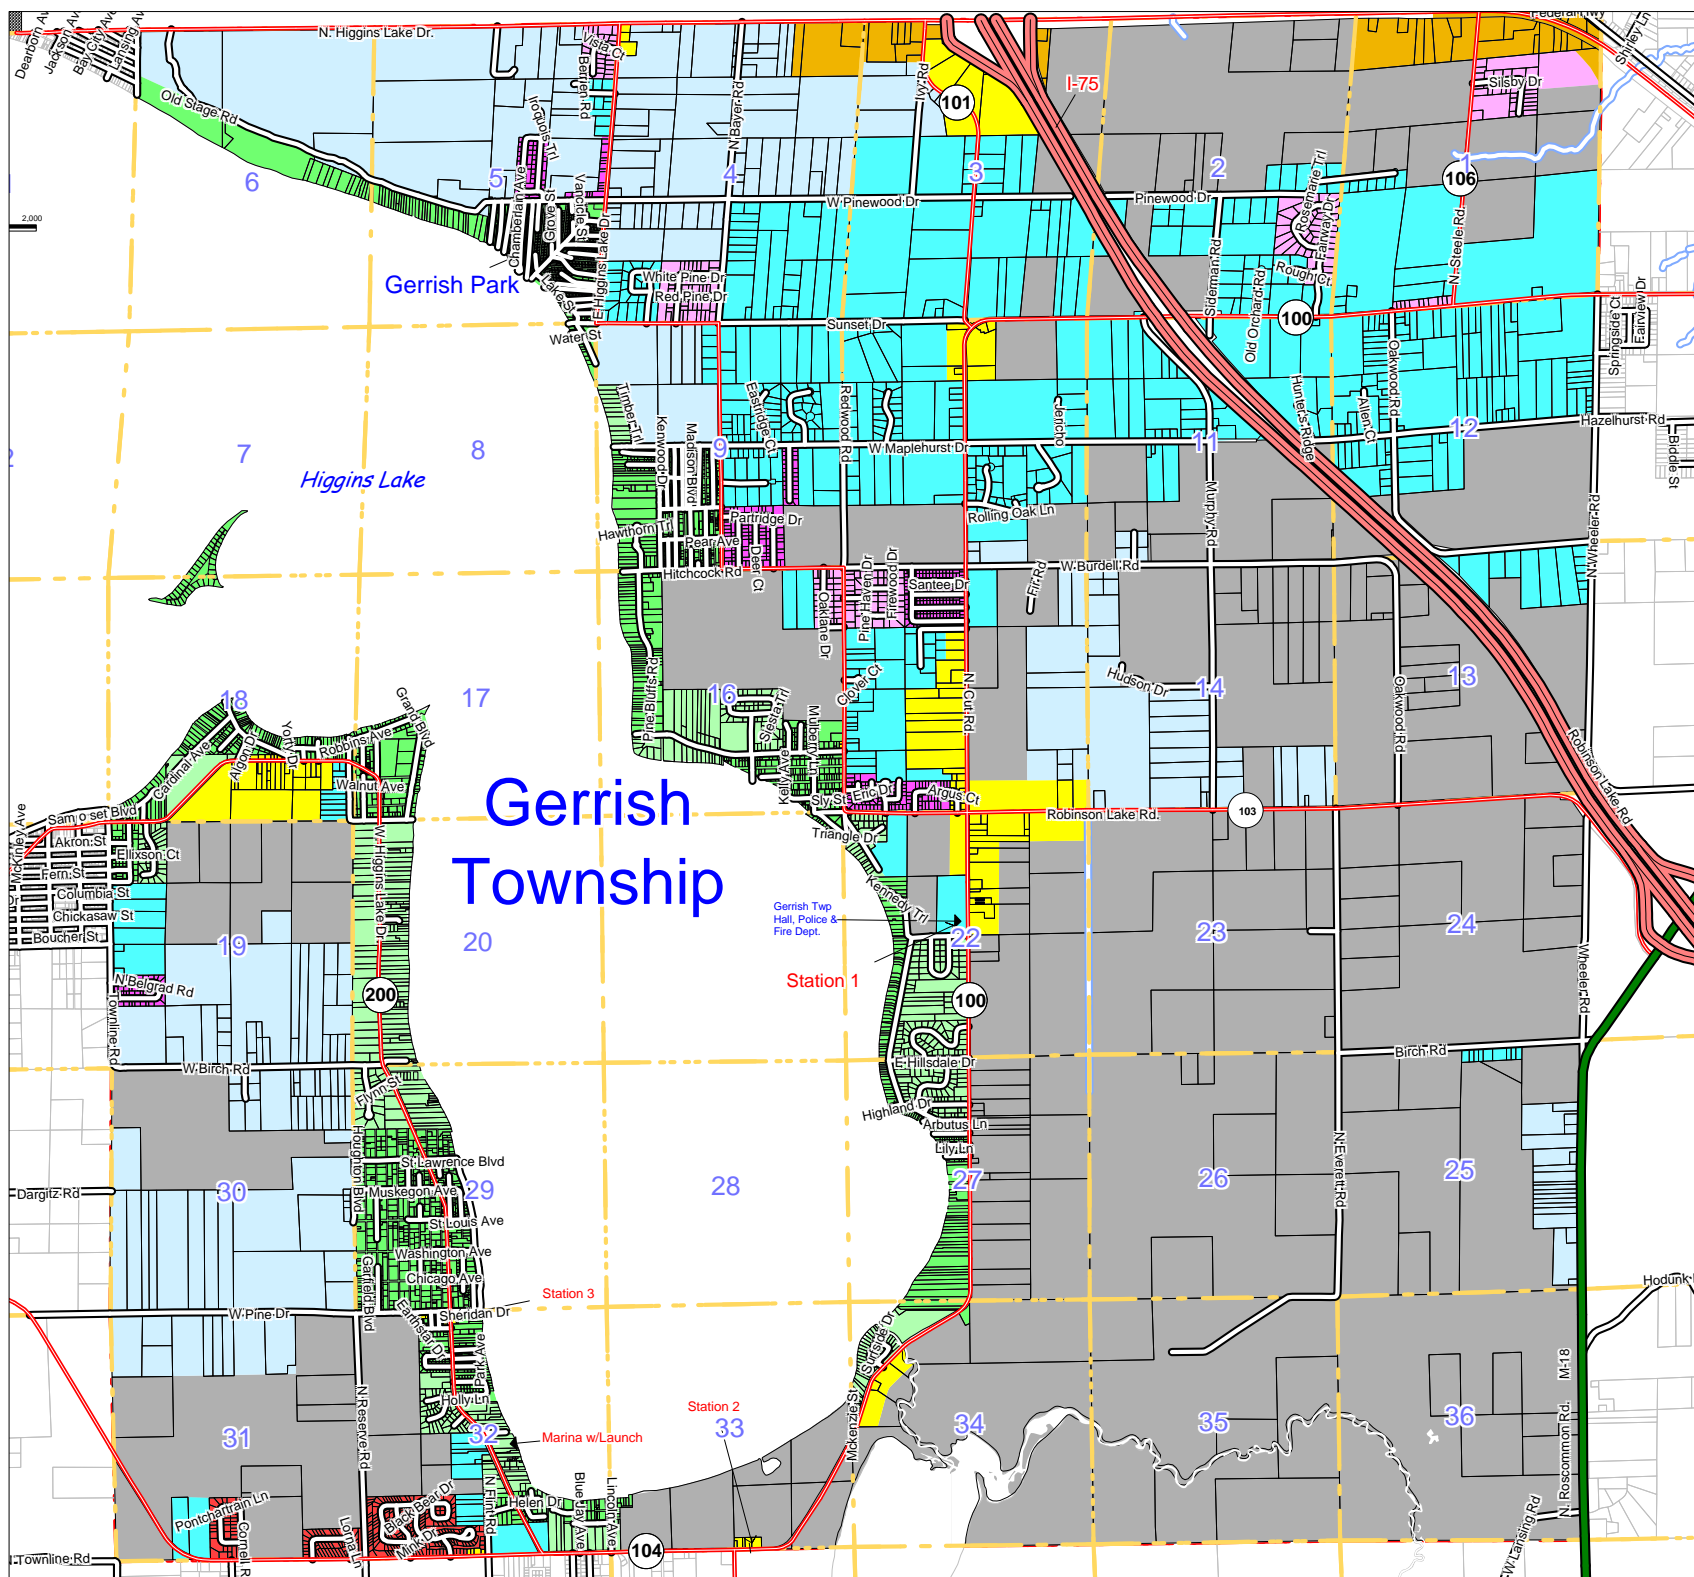

### GIS Mapping System

Roscommon County Courthouse  
500 Lake St.  
Roscommon, MI 48653  
(989) 275-7648  
mapping@roscommoncounty.net

Map Legend	
	R1
	R1A
	R2
	R3
	R4
	RR
	RC
	R-MF
	RMH
	C1
	C2
	I1
	PUD

April 25, 2011

These maps are intended to depict spatial relationships only. They are no substitute for legal surveys or deeds. The County of Roscommon does not warrant these maps for positional accuracy.